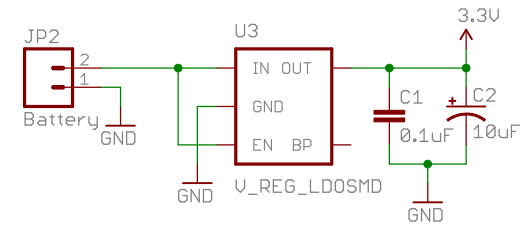

Venus634 GPS

3.3V Supply

Interface

SPI Flash

TITLE: Venus_GPS_Flash-v11sma		SFE
Document Number:		REV:
Date: 3/23/2009 9:26:53 PM		Sheet: 1/1