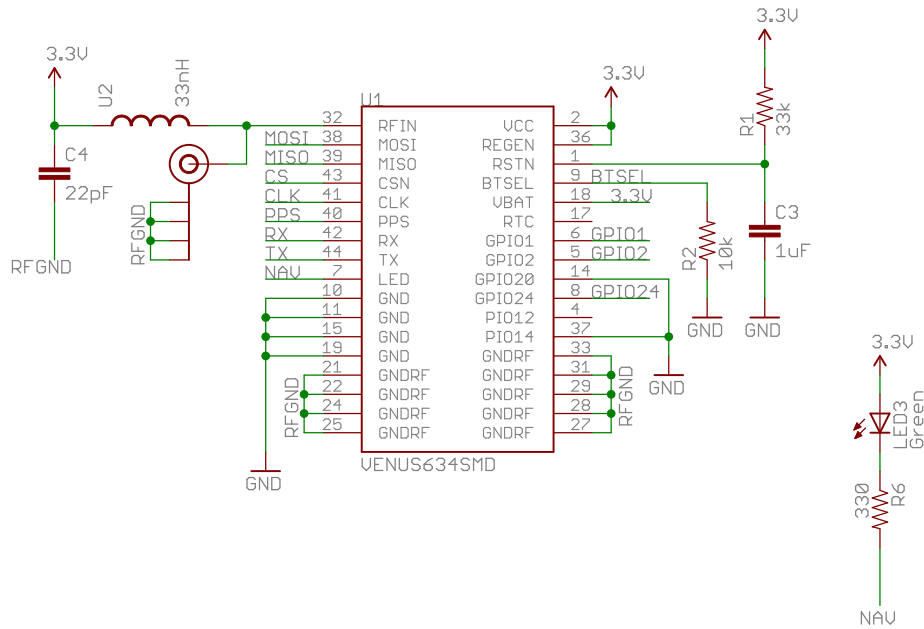

Venus634 GPS

3.3V Supply

Interface

SPI Flash

TITLE: Venus_GPS_Flash-v11sma		SFE
Document Number:		REV:
Date: 3/23/2009 9:26:53 PM		Sheet: 1/1