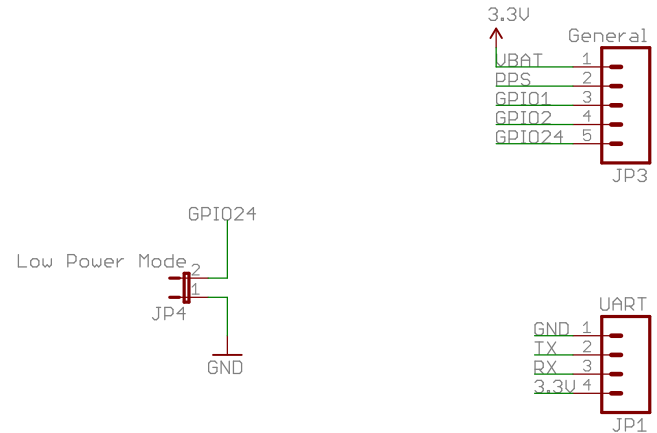

Venus634 GPS

3.3V Supply

Interface

SPI Flash

TITLE: Venus_GPS_Flash-v11sma		SFE
Document Number:		REV:
Date: 3/23/2009 9:26:53 PM		Sheet: 1/1