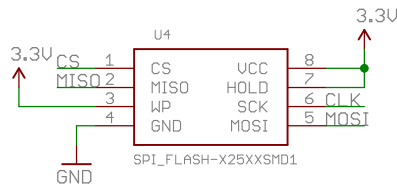

Venus634 GPS

3.3V Supply

Interface

SPI Flash

TITLE: Venus_GPS_Flash-v11sma		SFE
Document Number:		REV:
Date: 3/23/2009 9:26:53 PM		Sheet: 1/1