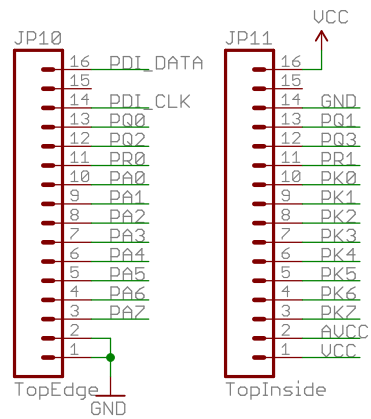

○ ○ ○ ○

XMEGA100 BOB

TITLE: XMega100_BOB-v11

SFE

Document Number:

REV:

Date: 11/20/2009 10:23:37 AM

Sheet: 1/2