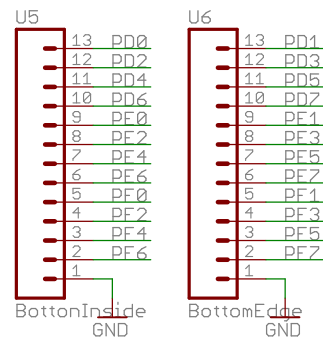

○ ○ ○ ○

XMEGA100 BOB

TITLE: XMega100_BOB-v11

SFE

Document Number:

REV:

Date: 11/20/2009 10:23:37 AM

Sheet: 1/2