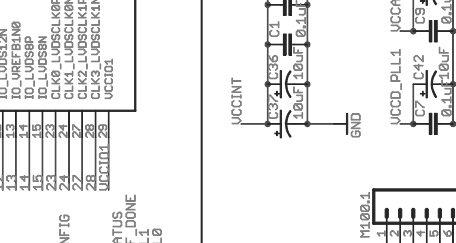

External Connectors

JTAG Support Circuitry

Title AlteraCycloneIIBreakout02
Version 02
 2/23/2008 01:08:08a
Drawn By Ryan Owens
 1/1