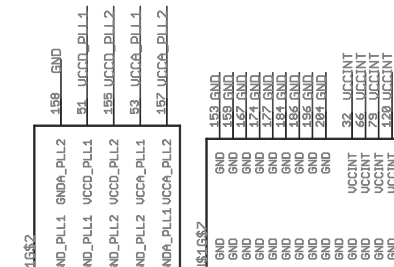

External Connectors

JTAG Support Circuitry

Title AlteraCycloneIIBreakout02
Version 02
 2/23/2008 01:08:08a
Drawn By Ryan Owens
 1/1