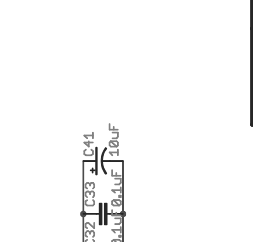

External Connectors

JTAG Support Circuitry

Title AlteraCycloneIIBreakout02
Version 02
 2/23/2008 01:08:08a
Drawn By Ryan Owens
 1/1