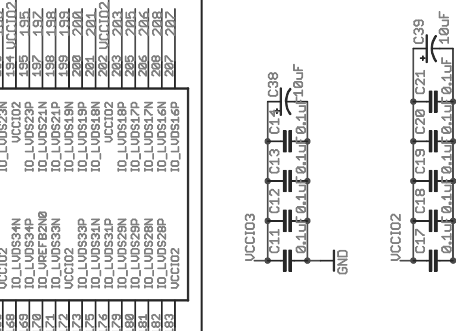

External Connectors

JTAG Support Circuitry

Title AlteraCycloneIIBreakout02
Version 02
 2/23/2008 01:08:08a
Drawn By Ryan Owens
 1/1