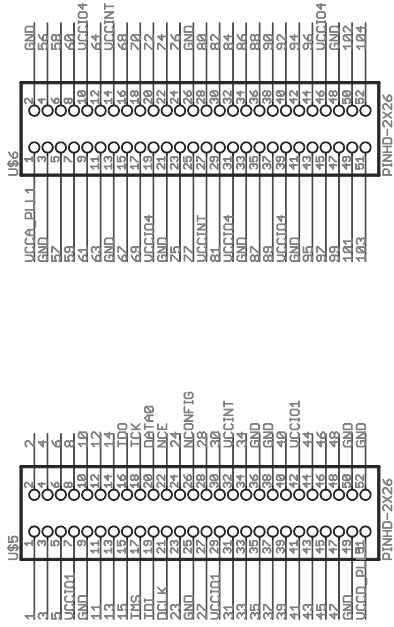

External Connectors

JTAG Support Circuitry

Title AlteraCycloneIIBreakout02
Version 02
 2/23/2008 01:08:08a
Drawn By Ryan Owens
 1/1