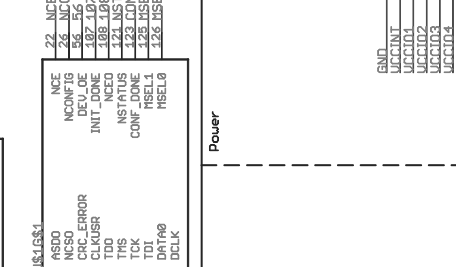

External Connectors

JTAG Support Circuitry

Title AlteraCycloneIIBreakout02
Version 02
 2/23/2008 01:08:08a
Drawn By Ryan Owens
 1/1