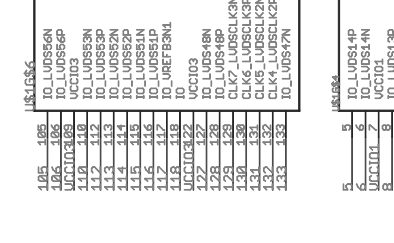

External Connectors

JTAG Support Circuitry

Title AlteraCycloneIIBreakout02
Version 02
 2/23/2008 01:08:08a
Drawn By Ryan Owens
 1/1