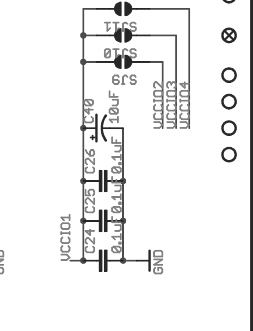

External Connectors

JTAG Support Circuitry

Title AlteraCycloneIIBreakout02
Version 02
 2/23/2008 01:08:08a
Drawn By Ryan Owens
 1/1