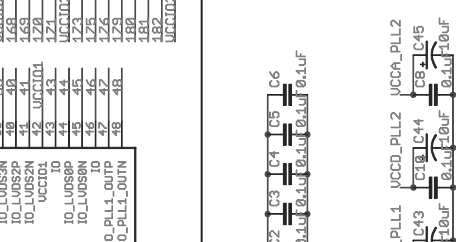

External Connectors

JTAG Support Circuitry

Title AlteraCycloneIIBreakout02
Version 02
 2/23/2008 01:08:08a
Drawn By Ryan Owens
 1/1