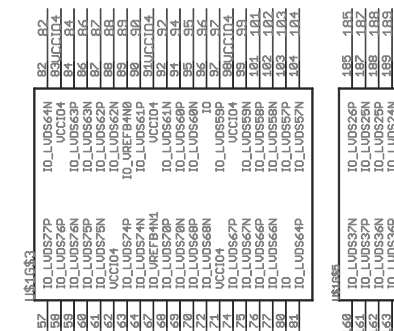

External Connectors

JTAG Support Circuitry

Title AlteraCycloneIIBreakout02
Version 02
 2/23/2008 01:08:08a
Drawn By Ryan Owens
 1/1