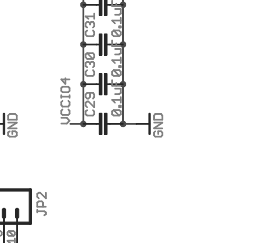

External Connectors

JTAG Support Circuitry

Title AlteraCycloneIIBreakout02
Version 02
 2/23/2008 01:08:08a
Drawn By Ryan Owens
 1/1