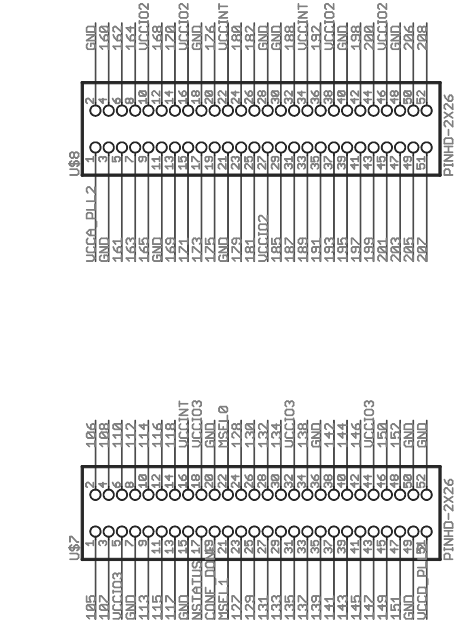

External Connectors

JTAG Support Circuitry

Title AlteraCycloneIIBreakout02
Version 02
 2/23/2008 01:08:08a
Drawn By Ryan Owens
 1/1