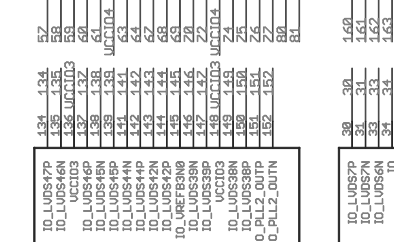

External Connectors

JTAG Support Circuitry

Title AlteraCycloneIIBreakout02
Version 02
 2/23/2008 01:08:08a
Drawn By Ryan Owens
 1/1