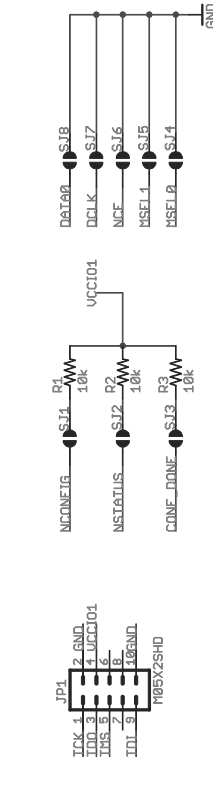

External Connectors

JTAG Support Circuitry

Title AlteraCycloneIIBreakout02
Version 02
 2/23/2008 01:08:08a
Drawn By Ryan Owens
 1/1