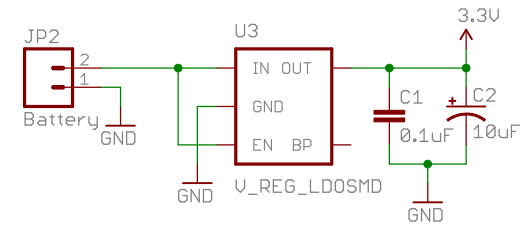

Venus634 GPS

3.3V Supply

Interface

SPI Flash

TITLE: Venus_GPS_Flash-v12sma		SFE
Document Number:		REV:
Date: 4/28/2009 11:18:48 PM	Sheet: 1/1	