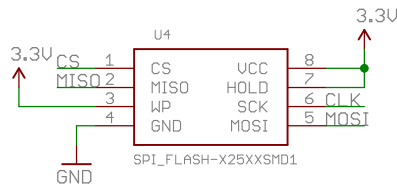

Venus634 GPS

3.3V Supply

Interface

SPI Flash

TITLE: Venus_GPS_Flash-v12sma		SFE
Document Number:		REV:
Date: 4/28/2009 11:18:48 PM	Sheet: 1/1	