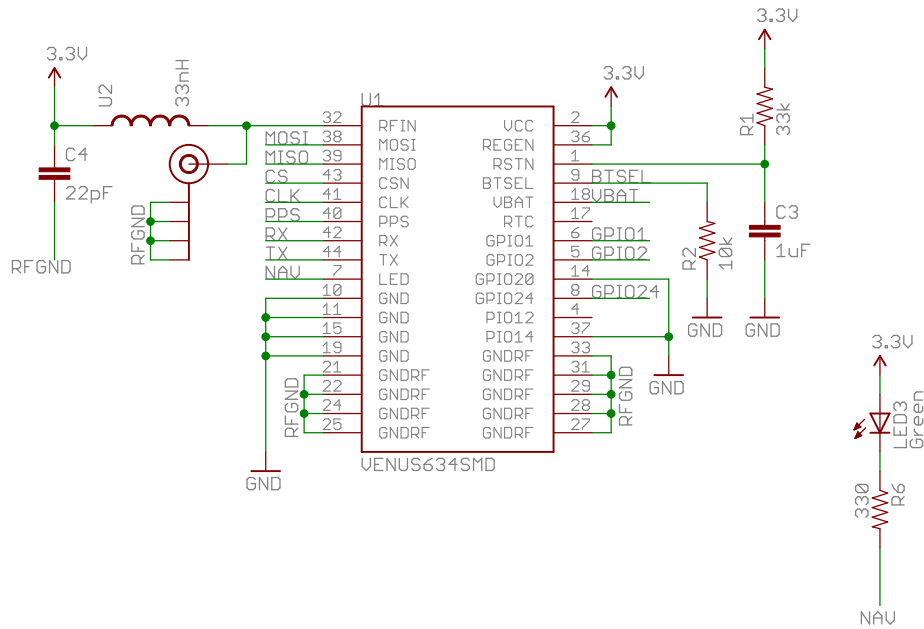

Venus634 GPS

3.3V Supply

Interface

SPI Flash

TITLE: Venus_GPS_Flash-v12sma		SFE
Document Number:		REV:
Date: 4/28/2009 11:18:48 PM	Sheet: 1/1	