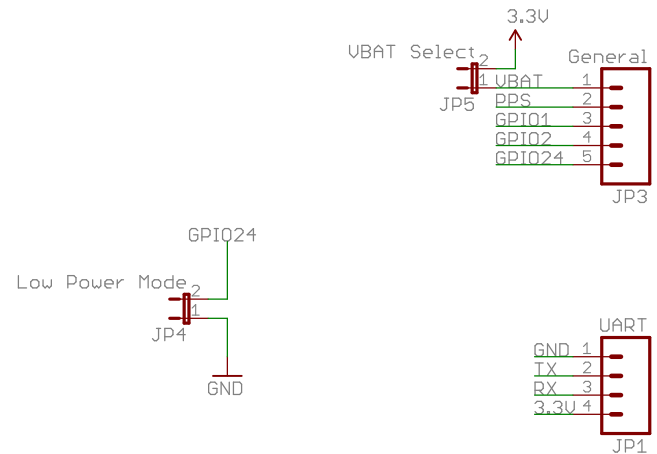

Venus634 GPS

3.3V Supply

Interface

SPI Flash

TITLE: Venus_GPS_Flash-v12sma		SFE
Document Number:		REV:
Date: 4/28/2009 11:18:48 PM	Sheet: 1/1	