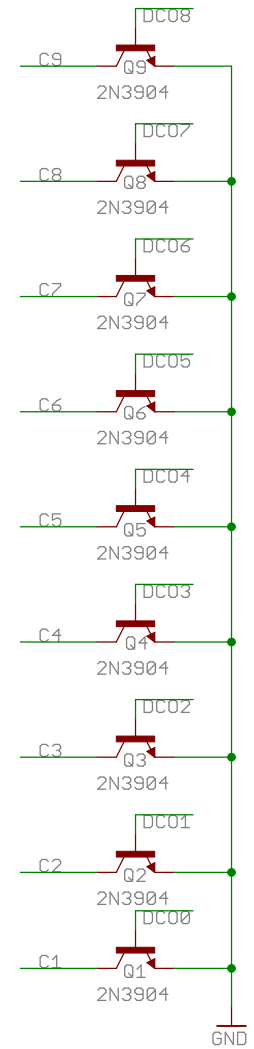

		○ ○
		○ ○
TITLE: LED-333-Cube-v14		SFE
Document Number:		REV:
Date: 8/17/2010 3:32:32 PM		Sheet: 1/2

TITLE: LED-333-Cube-v14

Document Number:

REV:

Date: 8/17/2010 3:32:32 PM

Sheet: 2/2