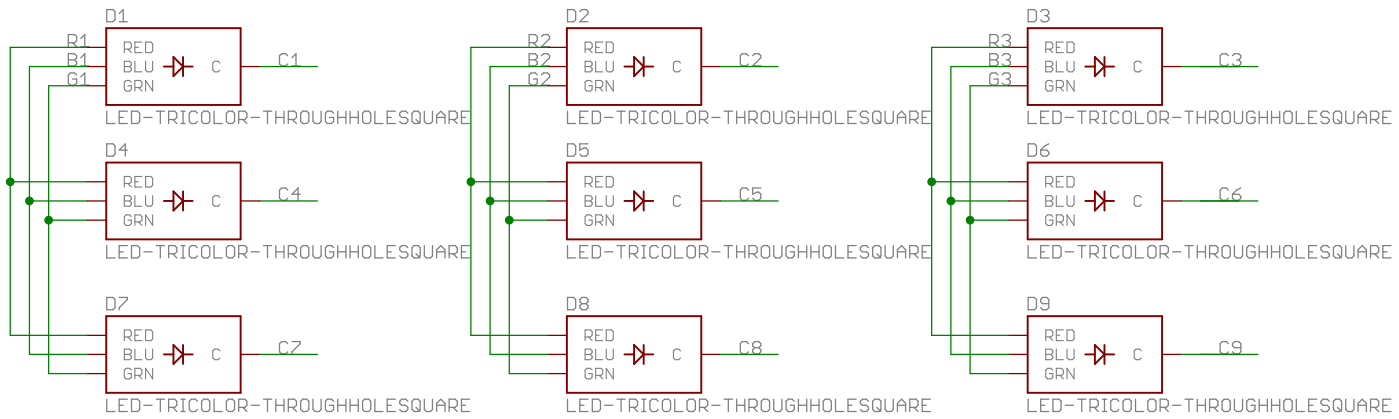

		○ ○
		○ ○
TITLE: LED-333-Cube-v14		SFE
Document Number:		REV:
Date: 8/17/2010 3:32:32 PM		Sheet: 1/2

TITLE: LED-333-Cube-v14

Document Number:

REV:

Date: 8/17/2010 3:32:32 PM

Sheet: 2/2