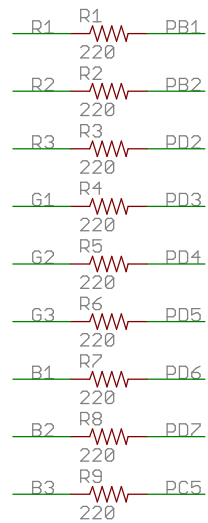

		○ ○
		○ ○
TITLE: LED-333-Cube-v14		SFE
Document Number:		REV:
Date: 8/17/2010 3:32:32 PM		Sheet: 1/2

TITLE: LED-333-Cube-v14

Document Number:

REV:

Date: 8/17/2010 3:32:32 PM

Sheet: 2/2