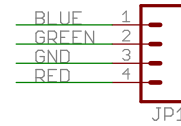

Power

Ports

LEDs

Spark Fun Electronics	
TITLE: LectroCandle-v10	SFE
Document Number:	REV:
Date: 11/18/2009 9:44:42 AM	Sheet: 1/1