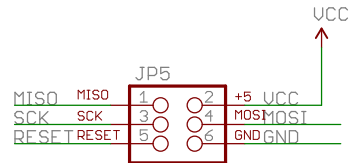

Power

Ports

LEDs

Spark Fun Electronics	
TITLE: LectroCandle-v10	SFE
Document Number:	REV:
Date: 11/18/2009 9:44:42 AM	Sheet: 1/1