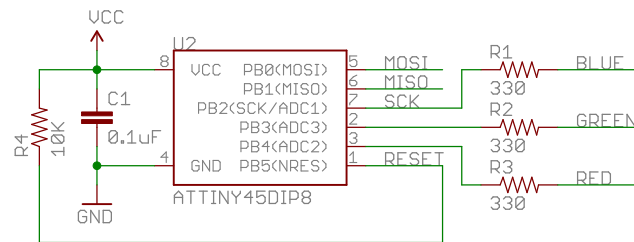

Power

Ports

LEDs

Spark Fun Electronics	
TITLE: LectroCandle-v10	SFE
Document Number:	REV:
Date: 11/18/2009 9:44:42 AM	Sheet: 1/1