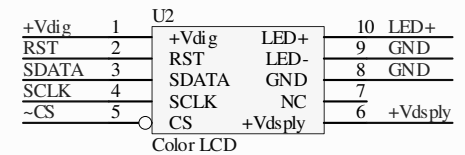

LG2
Logo
LOGO_3

Title			Color LCD Breakout V1.0		
Size	Number	Revision		Spark Fun Electronics	
A		12/13/05			
Date:	1/17/2006	Sheet of			
File:	C:\Global\...\ColorLCD Breakout.SchDoc	Drawn By:			