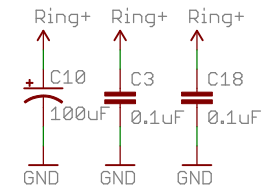

Released under the Creative Commons Attribution Share-Alike 3.0 License  
<http://creativecommons.org/licenses/by-sa/3.0>  
 Design by: Nathan Seidle

Port-0-Rotary v2	
TITLE: Port-0-Rotary-v29	SFE
Document Number:	REV:
Date: 4/8/2009 7:37:34 PM	Sheet: 1/3

## High Voltage Ringer

TITLE: Port-0-Rotary-v29

Document Number:

REV:

Date: 4/8/2009 7:37:34 PM

Sheet: 3/3