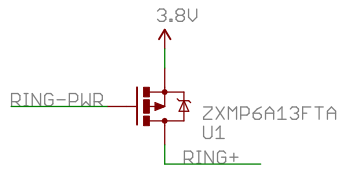

Released under the Creative Commons Attribution Share-Alike 3.0 License  
<http://creativecommons.org/licenses/by-sa/3.0>  
 Design by: Nathan Seidle

Port-0-Rotary v2	
TITLE: Port-0-Rotary-v29	SFE
Document Number:	REV:
Date: 4/8/2009 7:37:34 PM	Sheet: 1/3

## High Voltage Ringer

TITLE: Port-0-Rotary-v29

Document Number:

REV:

Date: 4/8/2009 7:37:34 PM

Sheet: 3/3