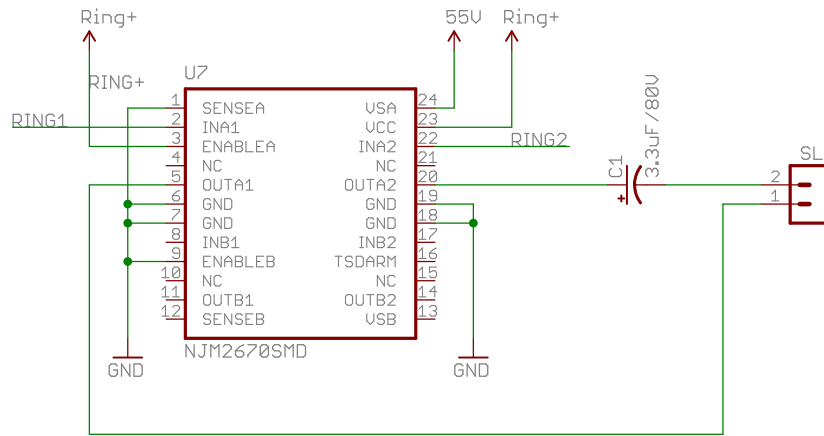

Released under the Creative Commons Attribution Share-Alike 3.0 License  
<http://creativecommons.org/licenses/by-sa/3.0>  
 Design by: Nathan Seidle

Port-0-Rotary v2	
TITLE: Port-0-Rotary-v29	SFE
Document Number:	REV:
Date: 4/8/2009 7:37:34 PM	Sheet: 1/3

## High Voltage Ringer

TITLE: Port-0-Rotary-v29

Document Number:

REV:

Date: 4/8/2009 7:37:34 PM

Sheet: 3/3