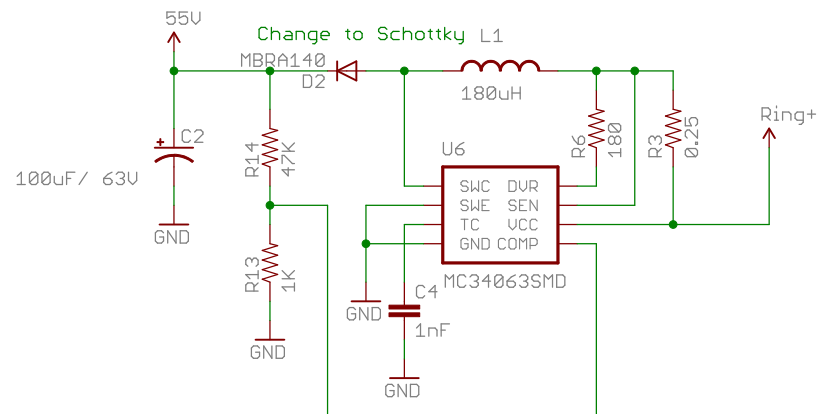

Released under the Creative Commons Attribution Share-Alike 3.0 License  
<http://creativecommons.org/licenses/by-sa/3.0>  
 Design by: Nathan Seidle

Port-0-Rotary v2	
TITLE: Port-0-Rotary-v29	SFE
Document Number:	REV:
Date: 4/8/2009 7:37:34 PM	Sheet: 1/3

## High Voltage Ringer

TITLE: Port-0-Rotary-v29

Document Number:

REV:

Date: 4/8/2009 7:37:34 PM

Sheet: 3/3