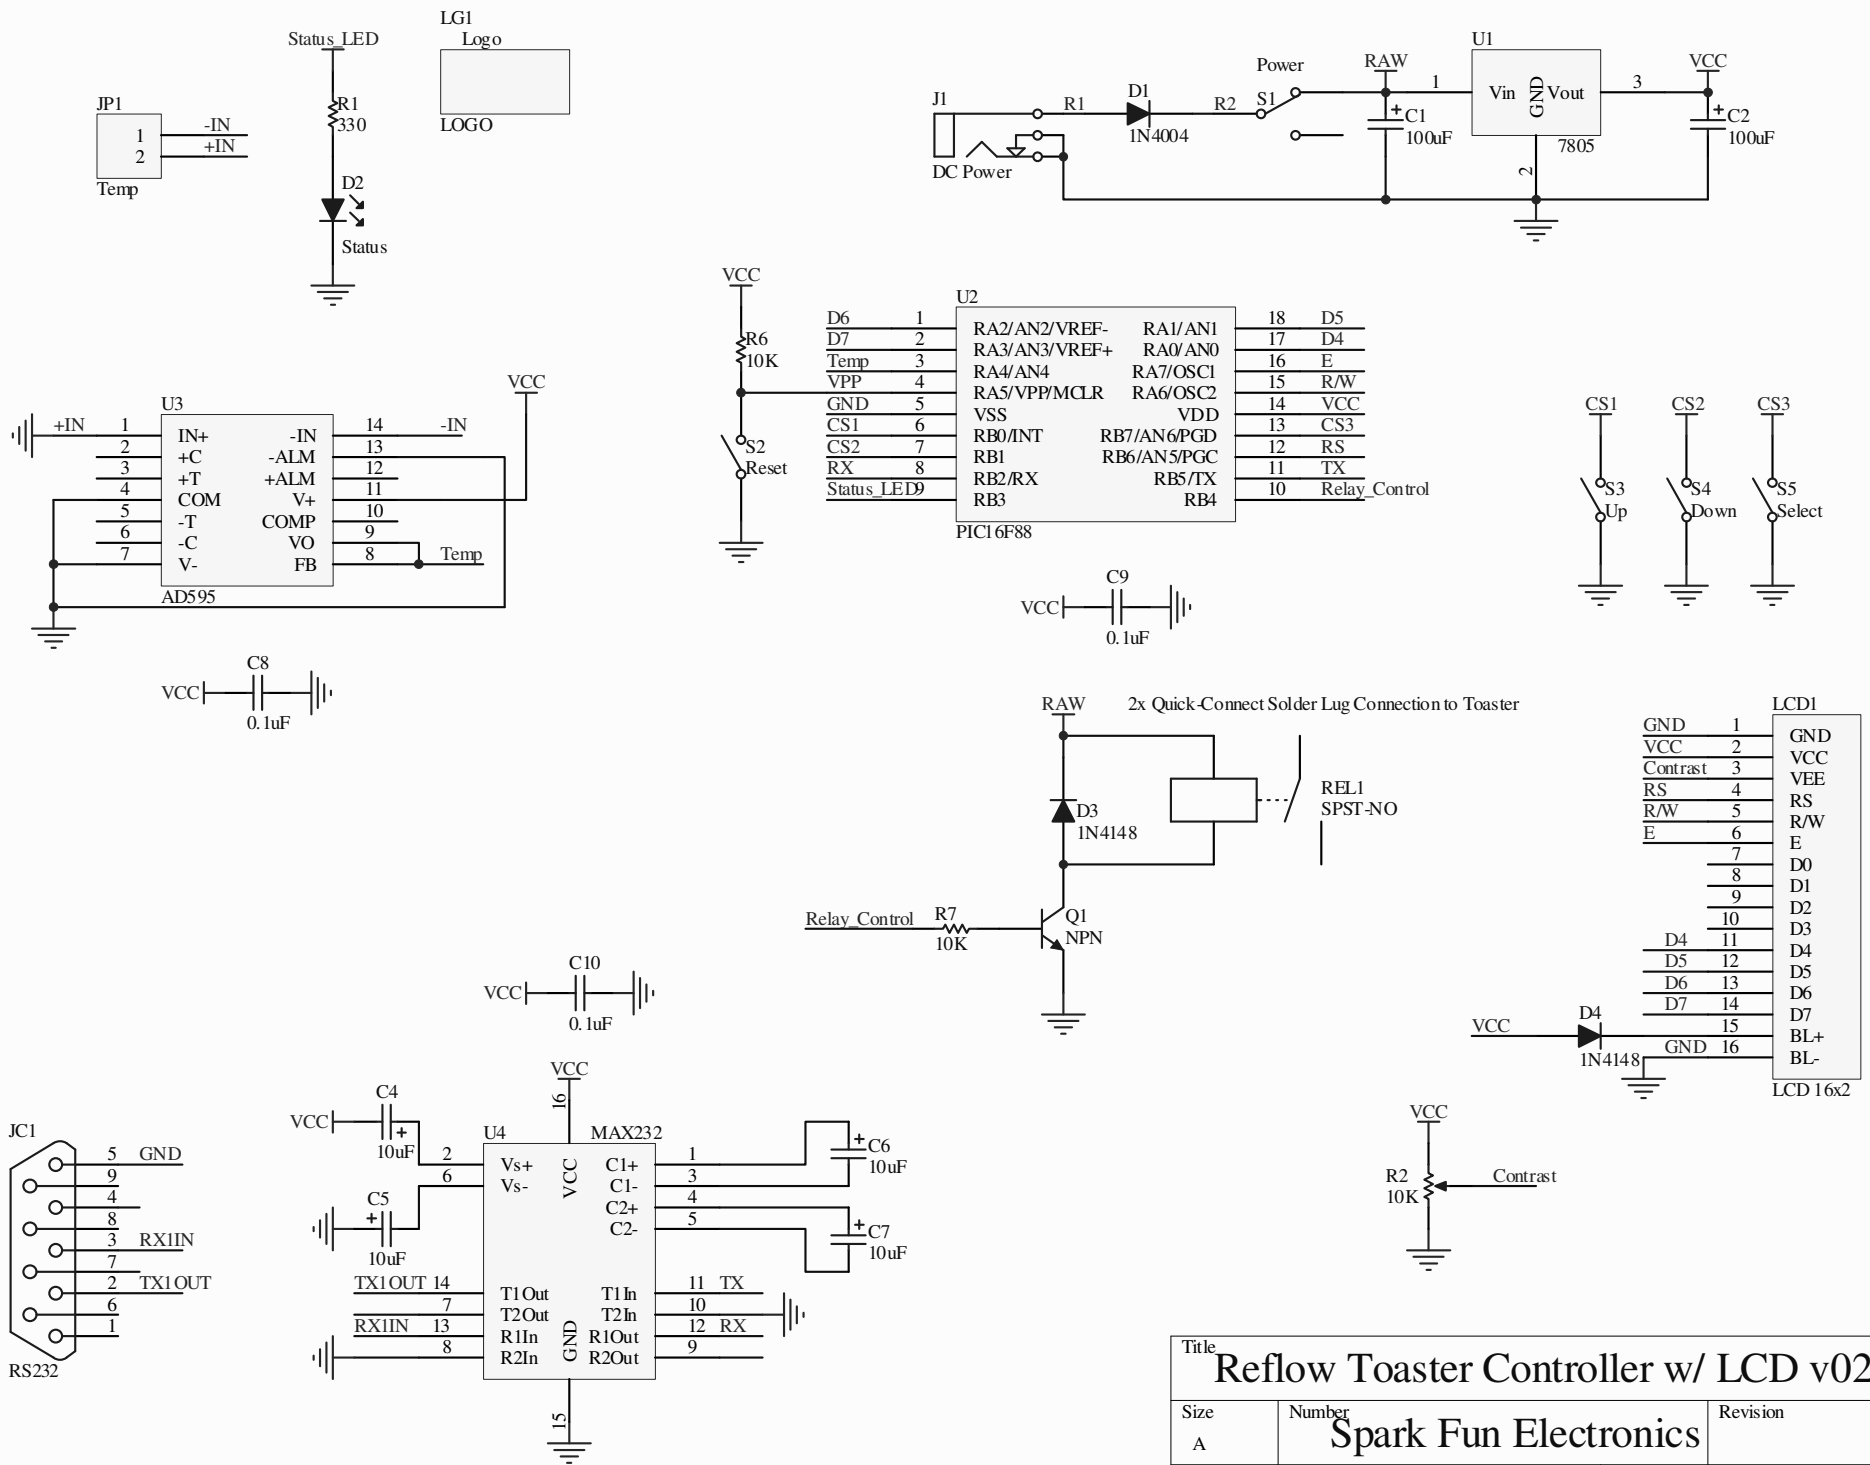

A

A

B

B

C

C

D

D

Title		
Reflow Toaster Controller w/ LCD v02		
Size	Number	Revision
A	Spark Fun Electronics	
Date:	5/20/2005	Sheet of
File:	D:\Projects\...\SFPE Reflow Toaster - v03.Sch	Drawn By: